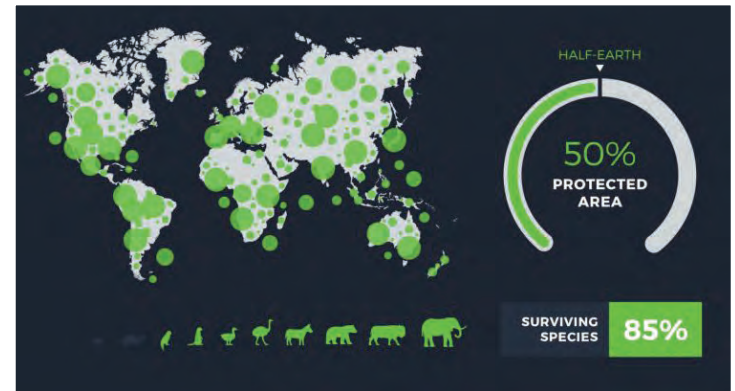

EARTH VISION 2030

Reverse the Red, Recover Biodiversity, Re-Wild Half-Earth

Half-Earth Foundation